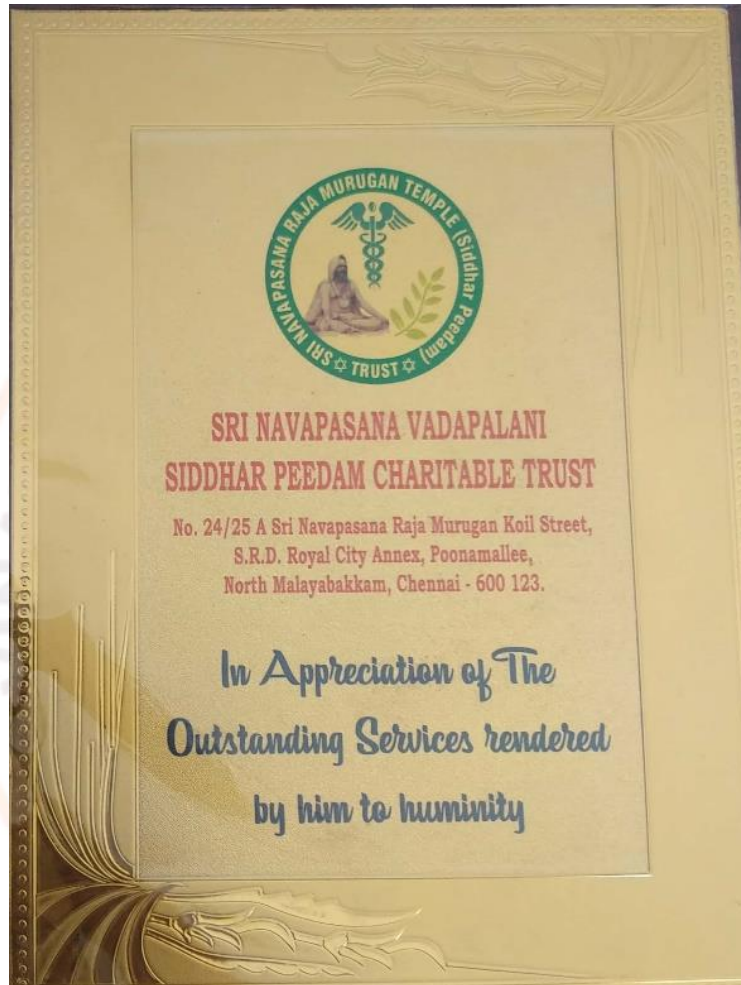

KARPAGA VINAYAGA INSTITUTE OF DENTAL SCIENCES

GST Road, Chinna Kolambakkam, Padalam (po), Chengalpattu (dt)
Madhuranthagam(tk), Tamilnadu 603 308

2017 - SRI NAVAPASANA VADAPALANI SIDDHAR PEEDAM CHARITABLE TRUST,
POONAMALLEE

Meera Shrivalkar

PRINCIPAL
KARPAGAVINAYAGA INSTITUTE OF DENTAL SCIENCES
G.S.T. ROAD, CHINNAKOLAMPAKKAM,
PALAYANOOR POST, MADURANTHAGAM TK,
KANCHEEPURAM DISTRICT-603 308.

SIGNATURE OF PRINCIPAL